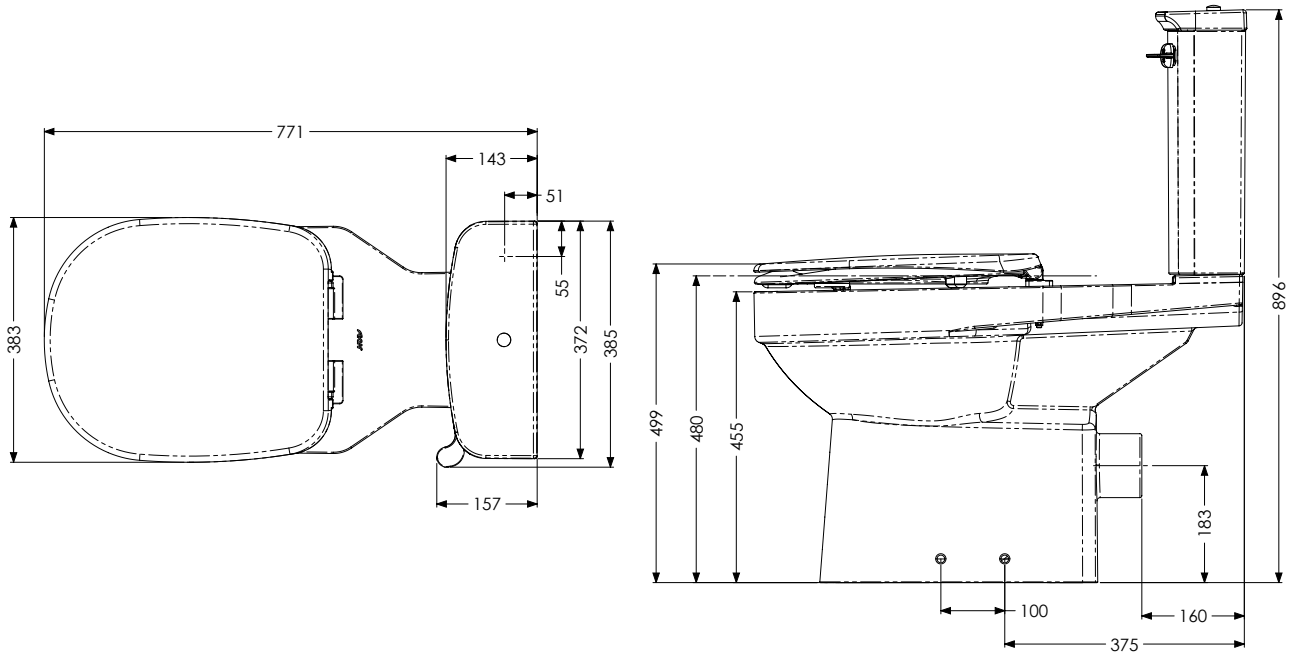

## Features & Benefits

- + **Rimless toilet pan** offers improved hygiene levels by reducing the build-up of bacteria and making cleaning easier
- + **480mm raised-height toilet pan** (height with seat affixed) complies with Doc M guidelines, with **extended 750mm projection** to aid with side transfer
- + **Ergonomic toilet seat (with lid)** is shaped for comfort and easy cleaning, comes with seat lugs for stability when side transferring, and soft-close hinges for safety
- + **Lever flush cistern** can be easily operated by hand, closed fist, or elbow, ideal for those with limited dexterity, with a **screw-down lid** for added security and safety in public facilities
- + **3/6 litre flush options** increase performance and water efficiency
- + **Two tap hole finger rinse wash basin** for flexibility when installing – blanking plug supplied
- + **TMV3 approved thermostatic mixer tap** with lever handle prevents scalding
- + **uPVC fluted grab rails** offer superb grip even when wet and support loads of up to 15.5st (100kg)
- + **Stainless-steel grab rails** benefit from a durable coating and support loads of up to 23.5st (150kg)
- + **Fold-up rail** available in multiple colours to offer high contrast, supports loads of up to 30st (200kg), features an **adjustable leg** and optional toilet roll holder, is finished with an epoxy resin coating and treated with a rust inhibitor for longevity
- + **Components individually packaged** in recyclable materials to prevent damage during transit

**Dimensions**

Navlin Doc M Close-Coupled WC with 750mm projection, lever flush, and ergonomic toilet seat with lid

Navlin Doc M Finger Rinse 400mm Wash Basin