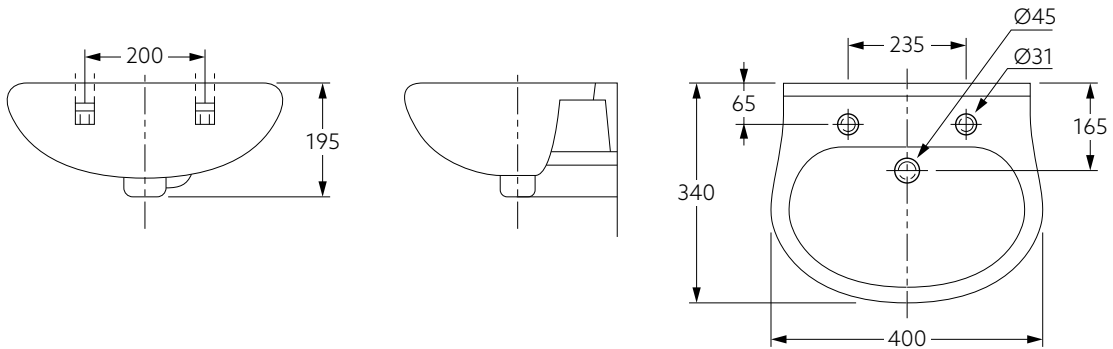

## Features & Benefits

- + **Rimless toilet pan** offers improved hygiene levels by reducing the build-up of bacteria and making cleaning easier
- + **480mm raised-height toilet pan** (height with seat affixed) complies with Doc M guidelines, with **extended 750mm projection** to aid with side transfer
- + **Ergonomic toilet seat (with lid)** is shaped for comfort and easy cleaning, comes with seat lugs for stability when side transferring, and soft-close hinges for safety
- + **Lever flush cistern** can be easily operated by hand, closed fist, or elbow, ideal for those with limited dexterity, with a **screw-down lid** for added security and safety in public facilities
- + **3/6 litre flush options** increase performance and water efficiency
- + **Two tap hole finger rinse wash basin** for flexibility when installing – blanking plug supplied
- + **TMV3 approved thermostatic mixer tap** with lever handle prevents scalding
- + **uPVC fluted grab rails** offer superb grip even when wet and support loads of up to 15.5st (100kg)
- + **Stainless-steel grab rails** benefit from a durable coating and support loads of up to 23.5st (150kg)
- + **Fold-up rail** available in multiple colours to offer high contrast, supports loads of up to 30st (200kg), features an **adjustable leg** and optional toilet roll holder, is finished with an epoxy resin coating and treated with a rust inhibitor for longevity
- + **Components individually packaged** in recyclable materials to prevent damage during transit

**Dimensions**

Navlin Doc M Close-Coupled WC with 750mm projection, lever flush, and ergonomic toilet seat with lid

Navlin Doc M Finger Rinse 400mm Wash Basin